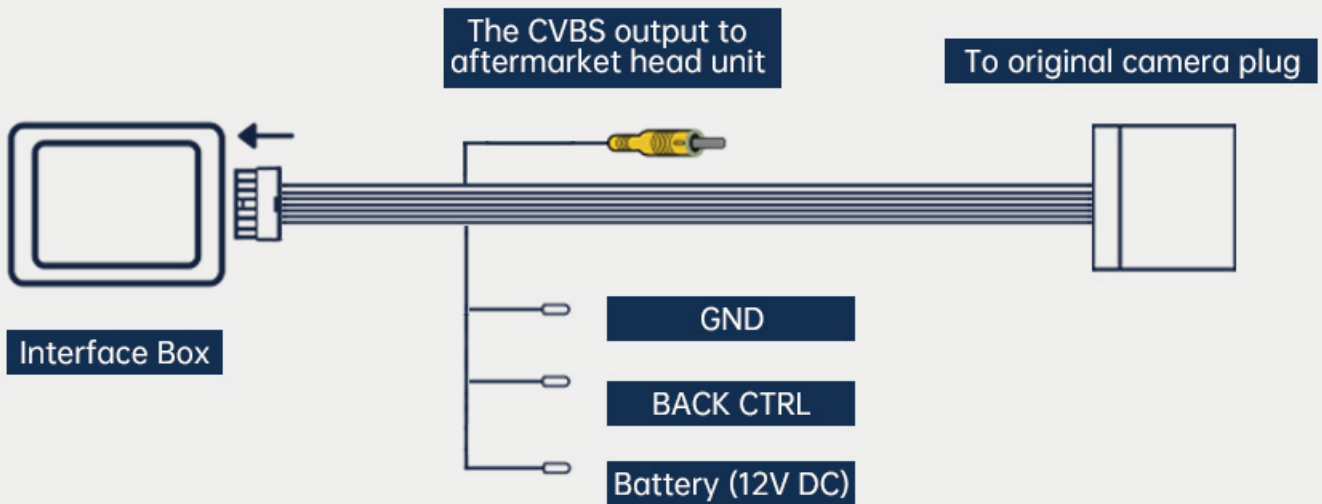

Simple soft

User Manual

(CAM-RT-VW01)

VW Camera Retention Interface of RGB to CVBS

Product Features(CAM-RT-VW01) :

- This is factory Camera Retention interface , it is designed to retain VW/Skoda vehicles RGB camera and convert RGB signal to CVBS signal.

Radio Select Switch:

Setting_1	Switch 1	Switch 2	Switch 3	Switch 4
UP	✓	✓	✓	✓
DOWN				
Setting_2	Switch 1	Switch 2	Switch 3	Switch 4
UP				
DOWN	✓	✓	✓	✓

PS: The default setting is Setting_1, if setting_1 is not working, please kindly select Setting_2.